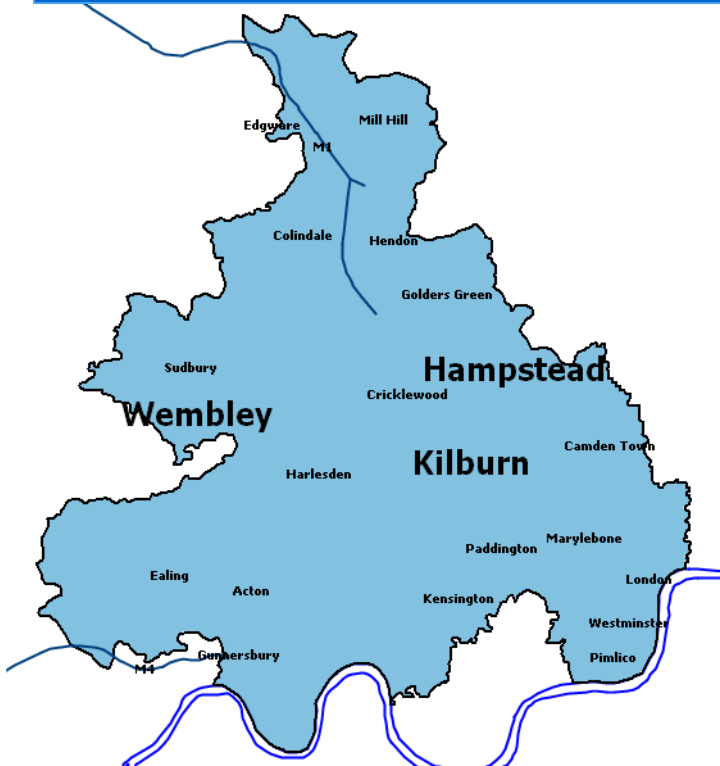

Free online lineage adverts with our online business directory – call now to register your company

The **Willesden & Brent Times** and the **Wembley & Kingsbury Times** are predominantly free newspapers, distributed to 32,000 homes across the London Borough of Brent.

These quality editorial titles are also available on sale at all leading supermarkets and retailers, further broadening their availability.

To compliment our free delivery newspapers and those on sale, we also distribute 5,000* copies using highly visible hand distribution teams at locations such as Wembley Central Station, Wembley High Road & Kingsbury Station. This method of distribution which has become a familiar sight in London since the launch of the free daily titles, aims to target commuters on their way home, and helps heighten awareness to your advertisements with a larger audience.

North London Newspapers
100a Avenue Road, London, NW3 3HF
Tel: 020 7433 0000 Fax: 020 7433 6259/6269

Run of Paper, Motors & Property Advertising
mike.vidler@archant.co.uk
Classified Advertising
Melanie.balban@archant.co.uk

* Awaiting verification