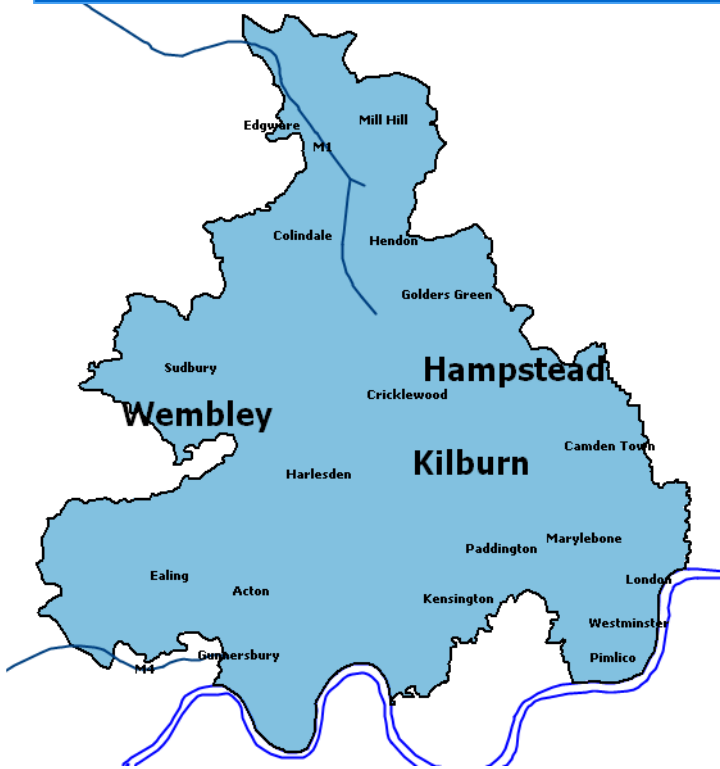

Local Business Directory

Free online lineage adverts with our online business directory – call now to register your company