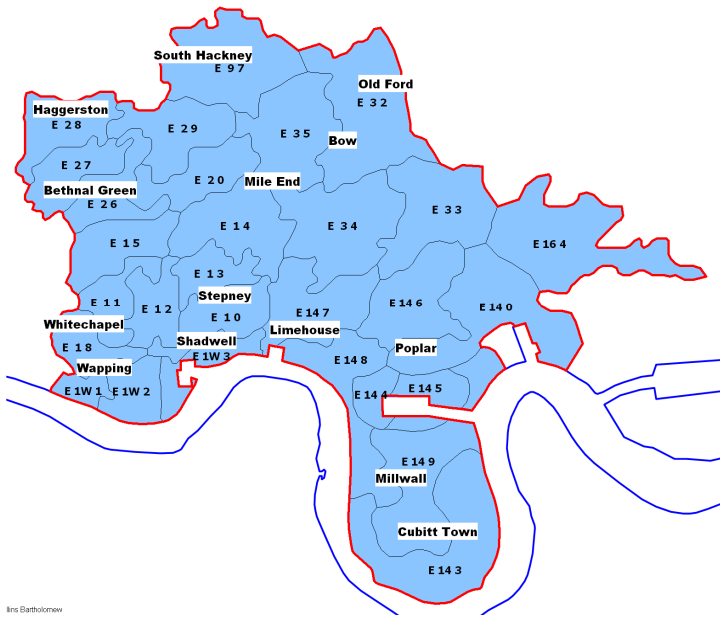

Free online lineage adverts with our online business directory – call now to register your company

**Adult Weekly Reach**

**25,093\***

SOURCE: \*JICREG 01/10/2009 - 17,998  
Average Wkly UV's JJ 09 Omniture – 7,095

**Series Bookings**

13 for the price of 10 – Save 23%  
6 for the price of 5 – Save 17%

**Special positions & full colour will incur extra charge**

**Page size 340mm x 267mm**

The **East London Advertiser** has long been associated with the East End of London, having been published for more than 140 years. However in recent times this title has had to adapt to reflect the community that it represents. As such, it continues to report passionately about issues that concern those working and living in the East End of London, which is why it still retains a loyal following of readers, and why the visitors to the website are growing by the day. This title has seen it's weekly unique visitors increase by 50% year on year. Hence the East London Advertiser audience is growing. These figures are only likely to increase with the Olympics being staged on their doorstep in 2012.